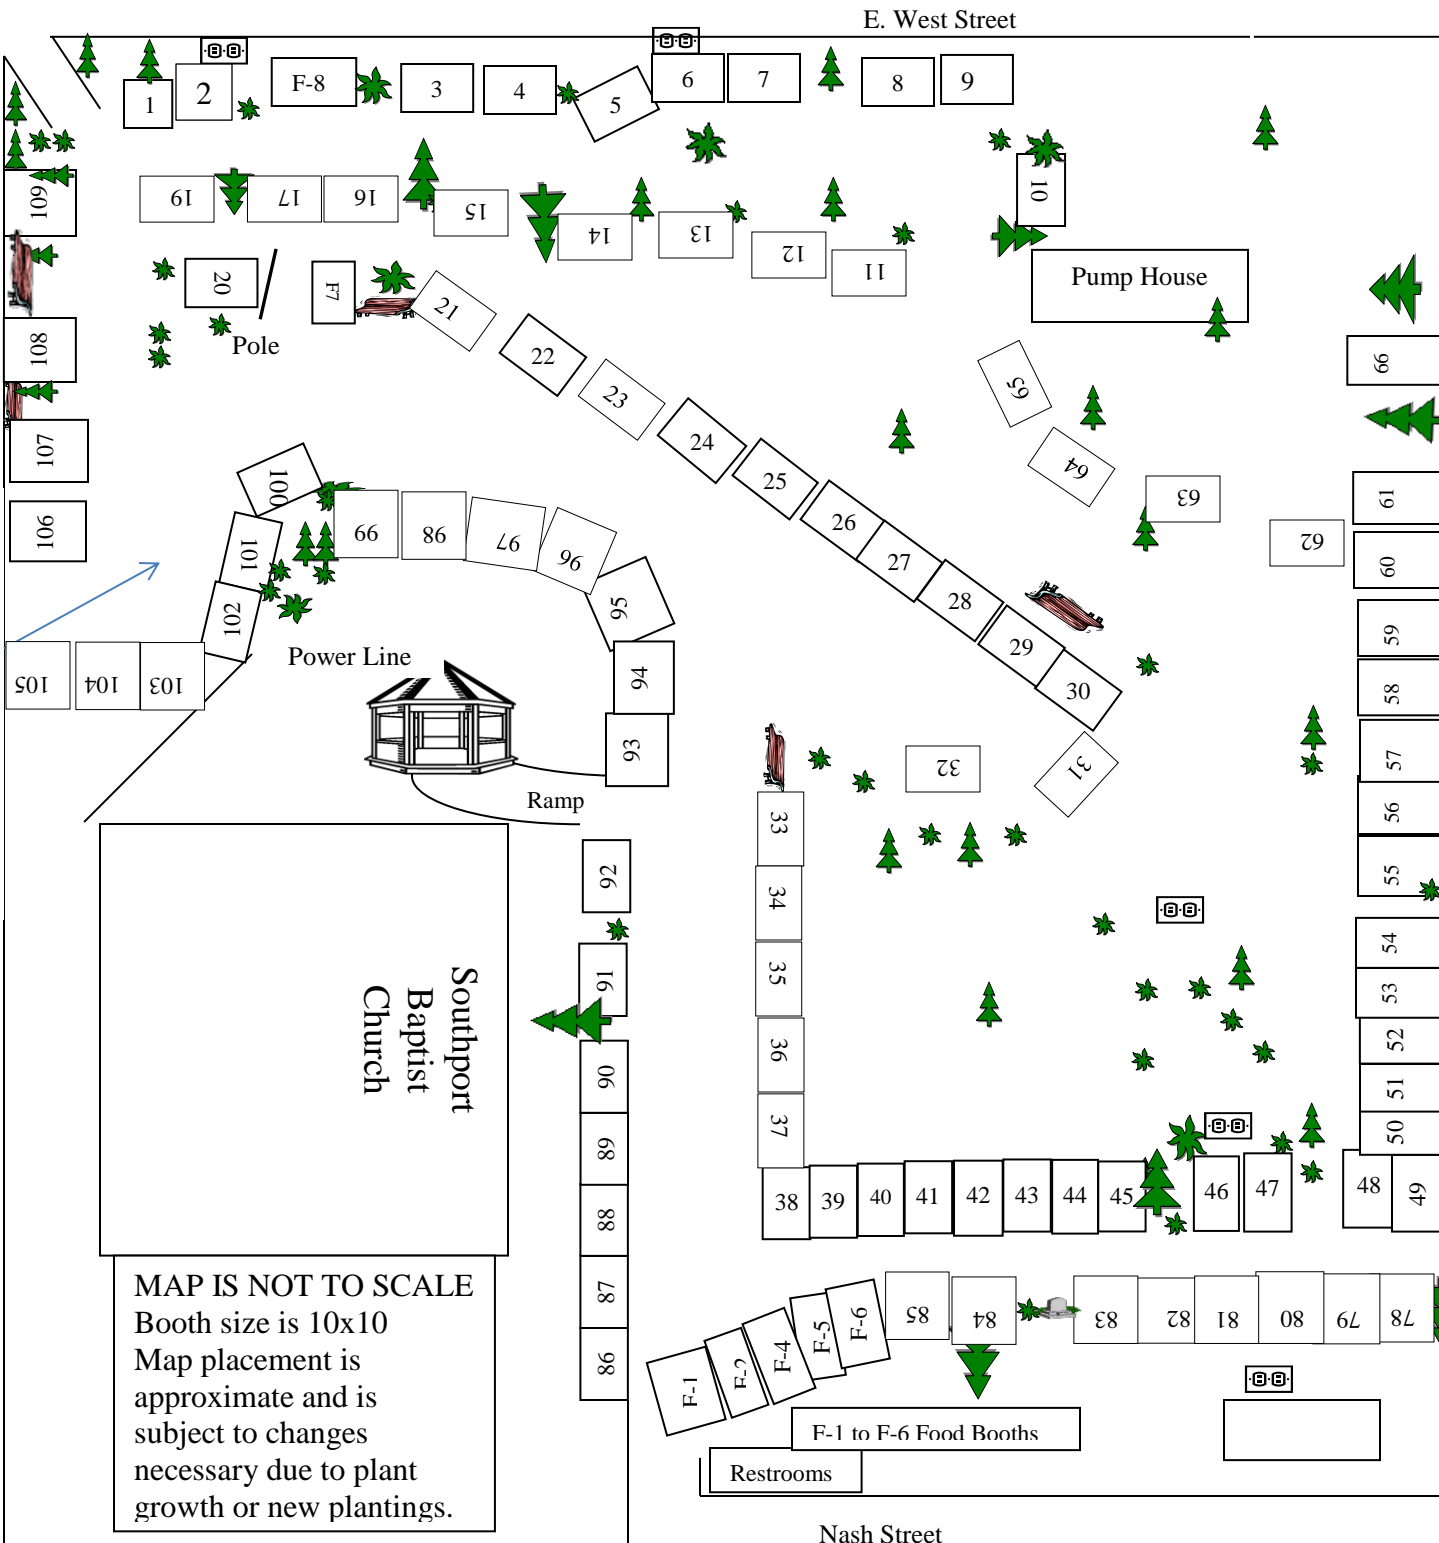

N. Howe Street

MAP IS NOT TO SCALE
 Booth size is 10x10
 Map placement is approximate and is subject to changes necessary due to plant growth or new plantings.

Nash Street

Sidewalk

NC 4th of July Festival Arts & Crafts Fair: Franklin Square Park
 Sponsored by