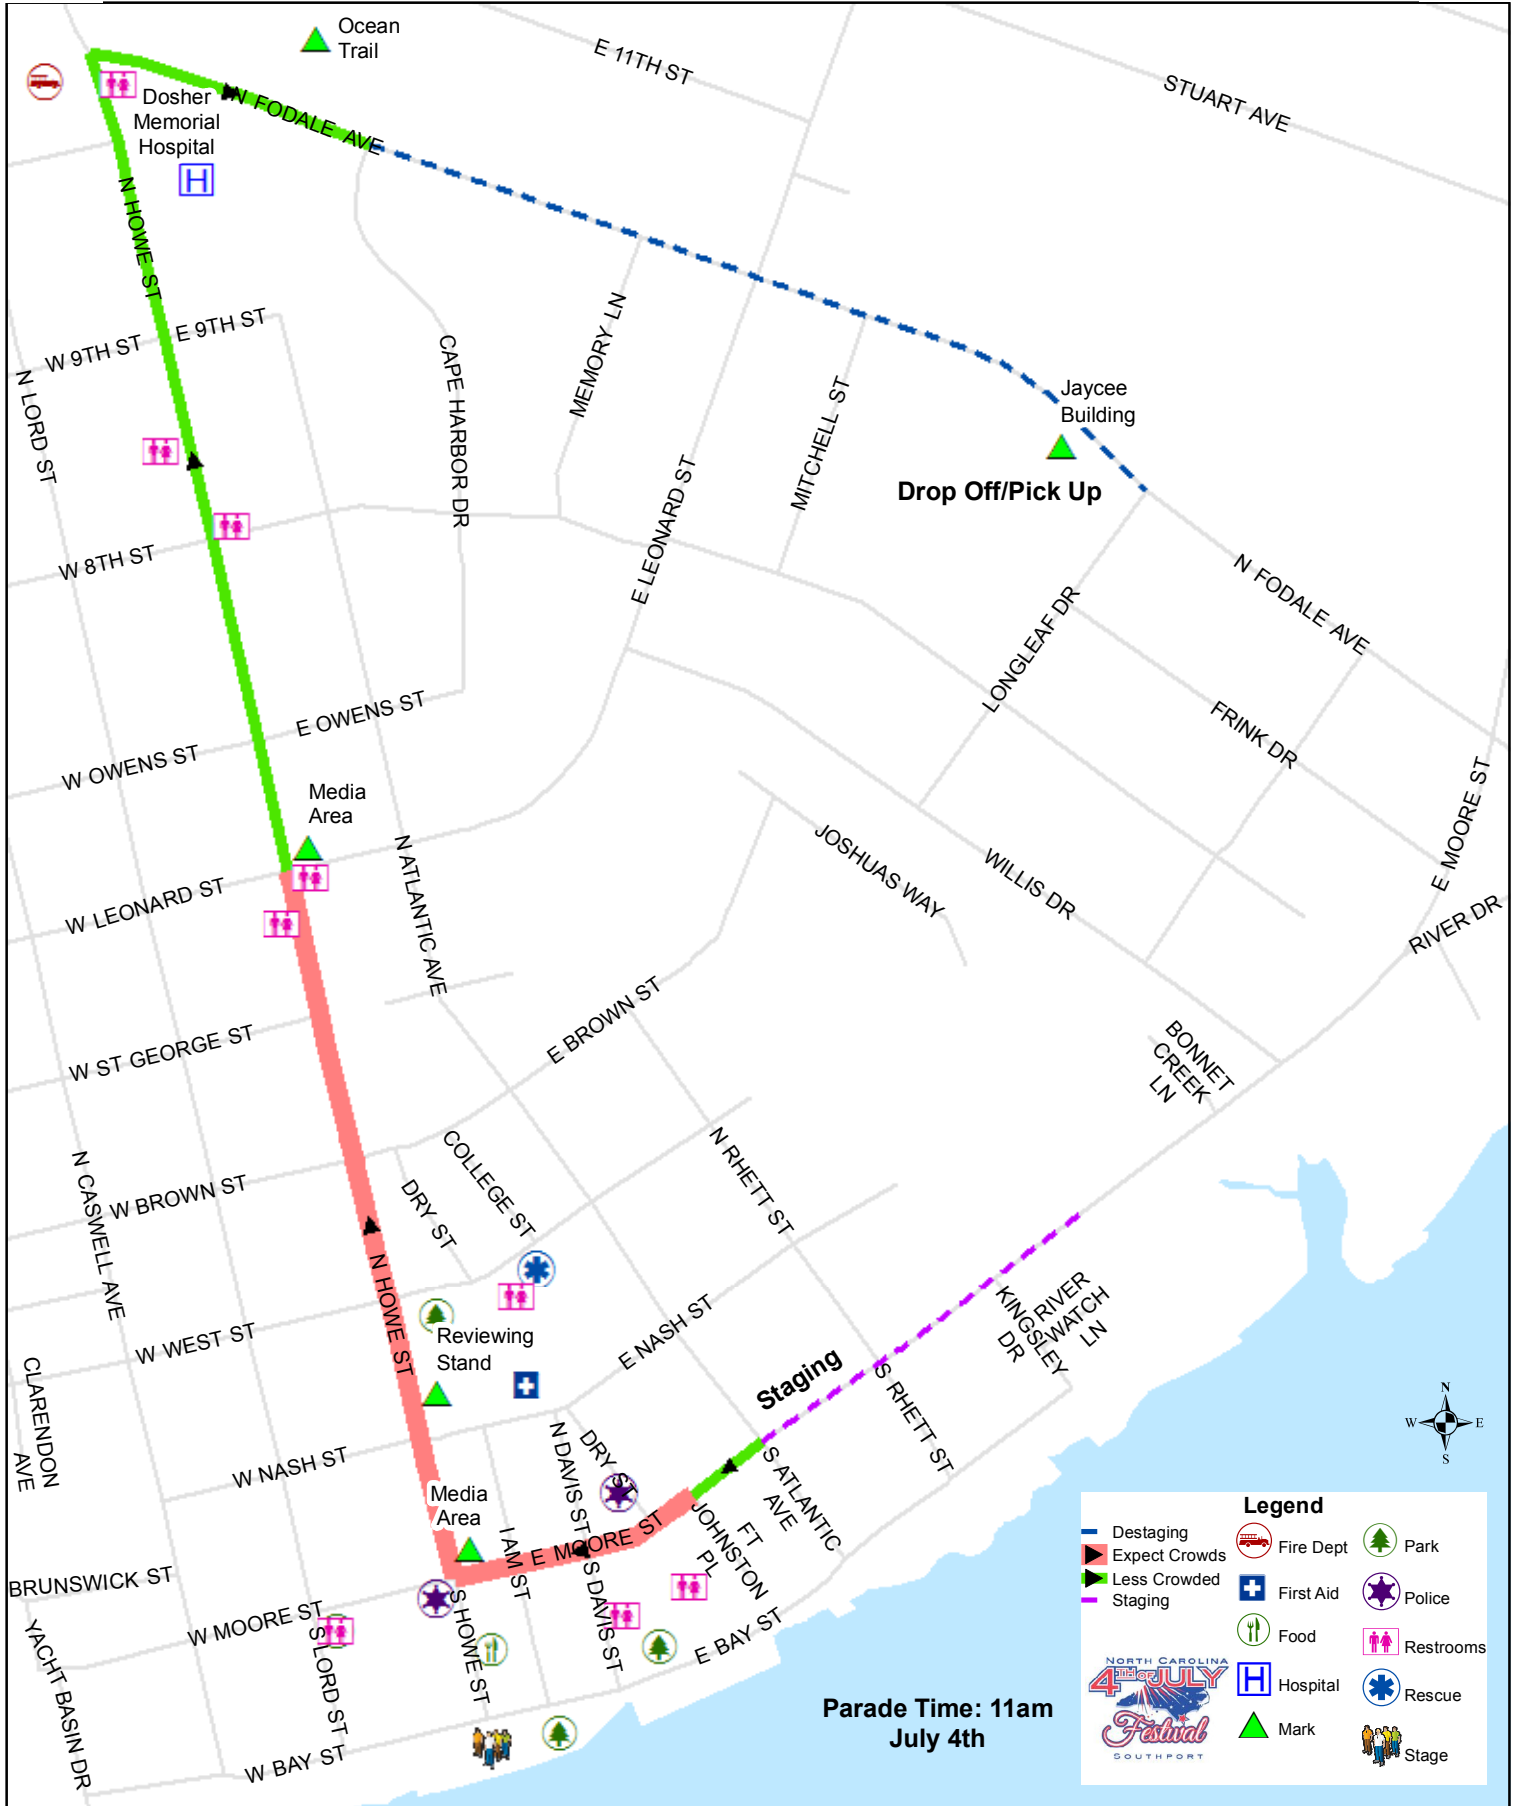

Southport - Fourth of July Festival Parade Route

Legend					
	Destaging		Fire Dept		Park
	Expect Crowds		First Aid		Police
	Less Crowded		Food		Restrooms
	Staging		Hospital		Rescue
			Mark		Stage

0 250 500 1,000 Feet

Brunswick County Sheriff's Office - 2014