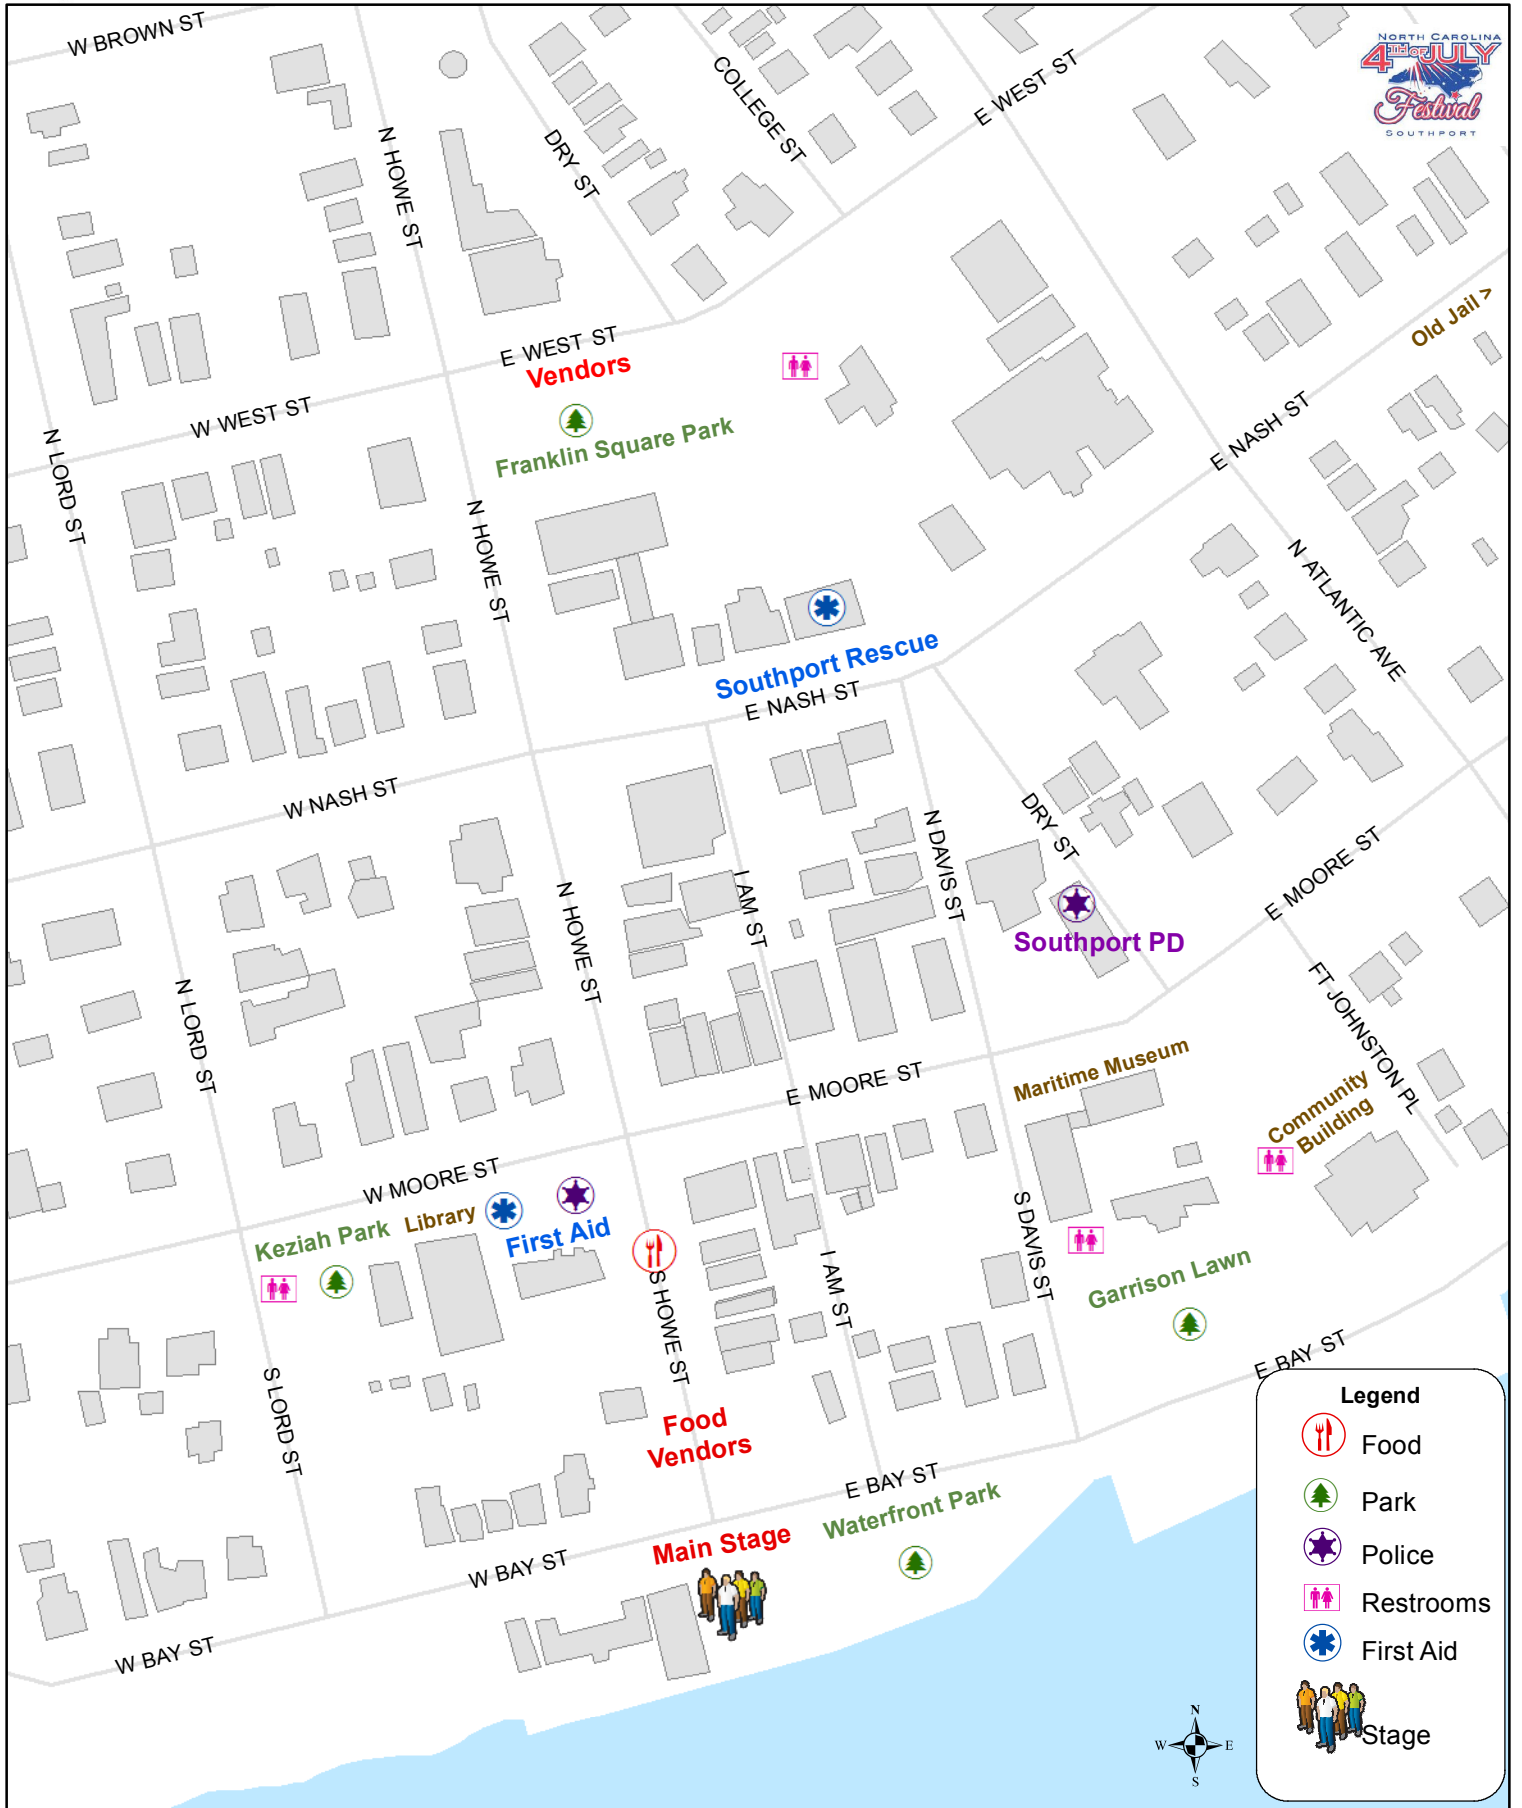

# Southport - Fourth of July Main Area

0 100 200 400 Feet

Brunswick County Sheriff's Office - 2015