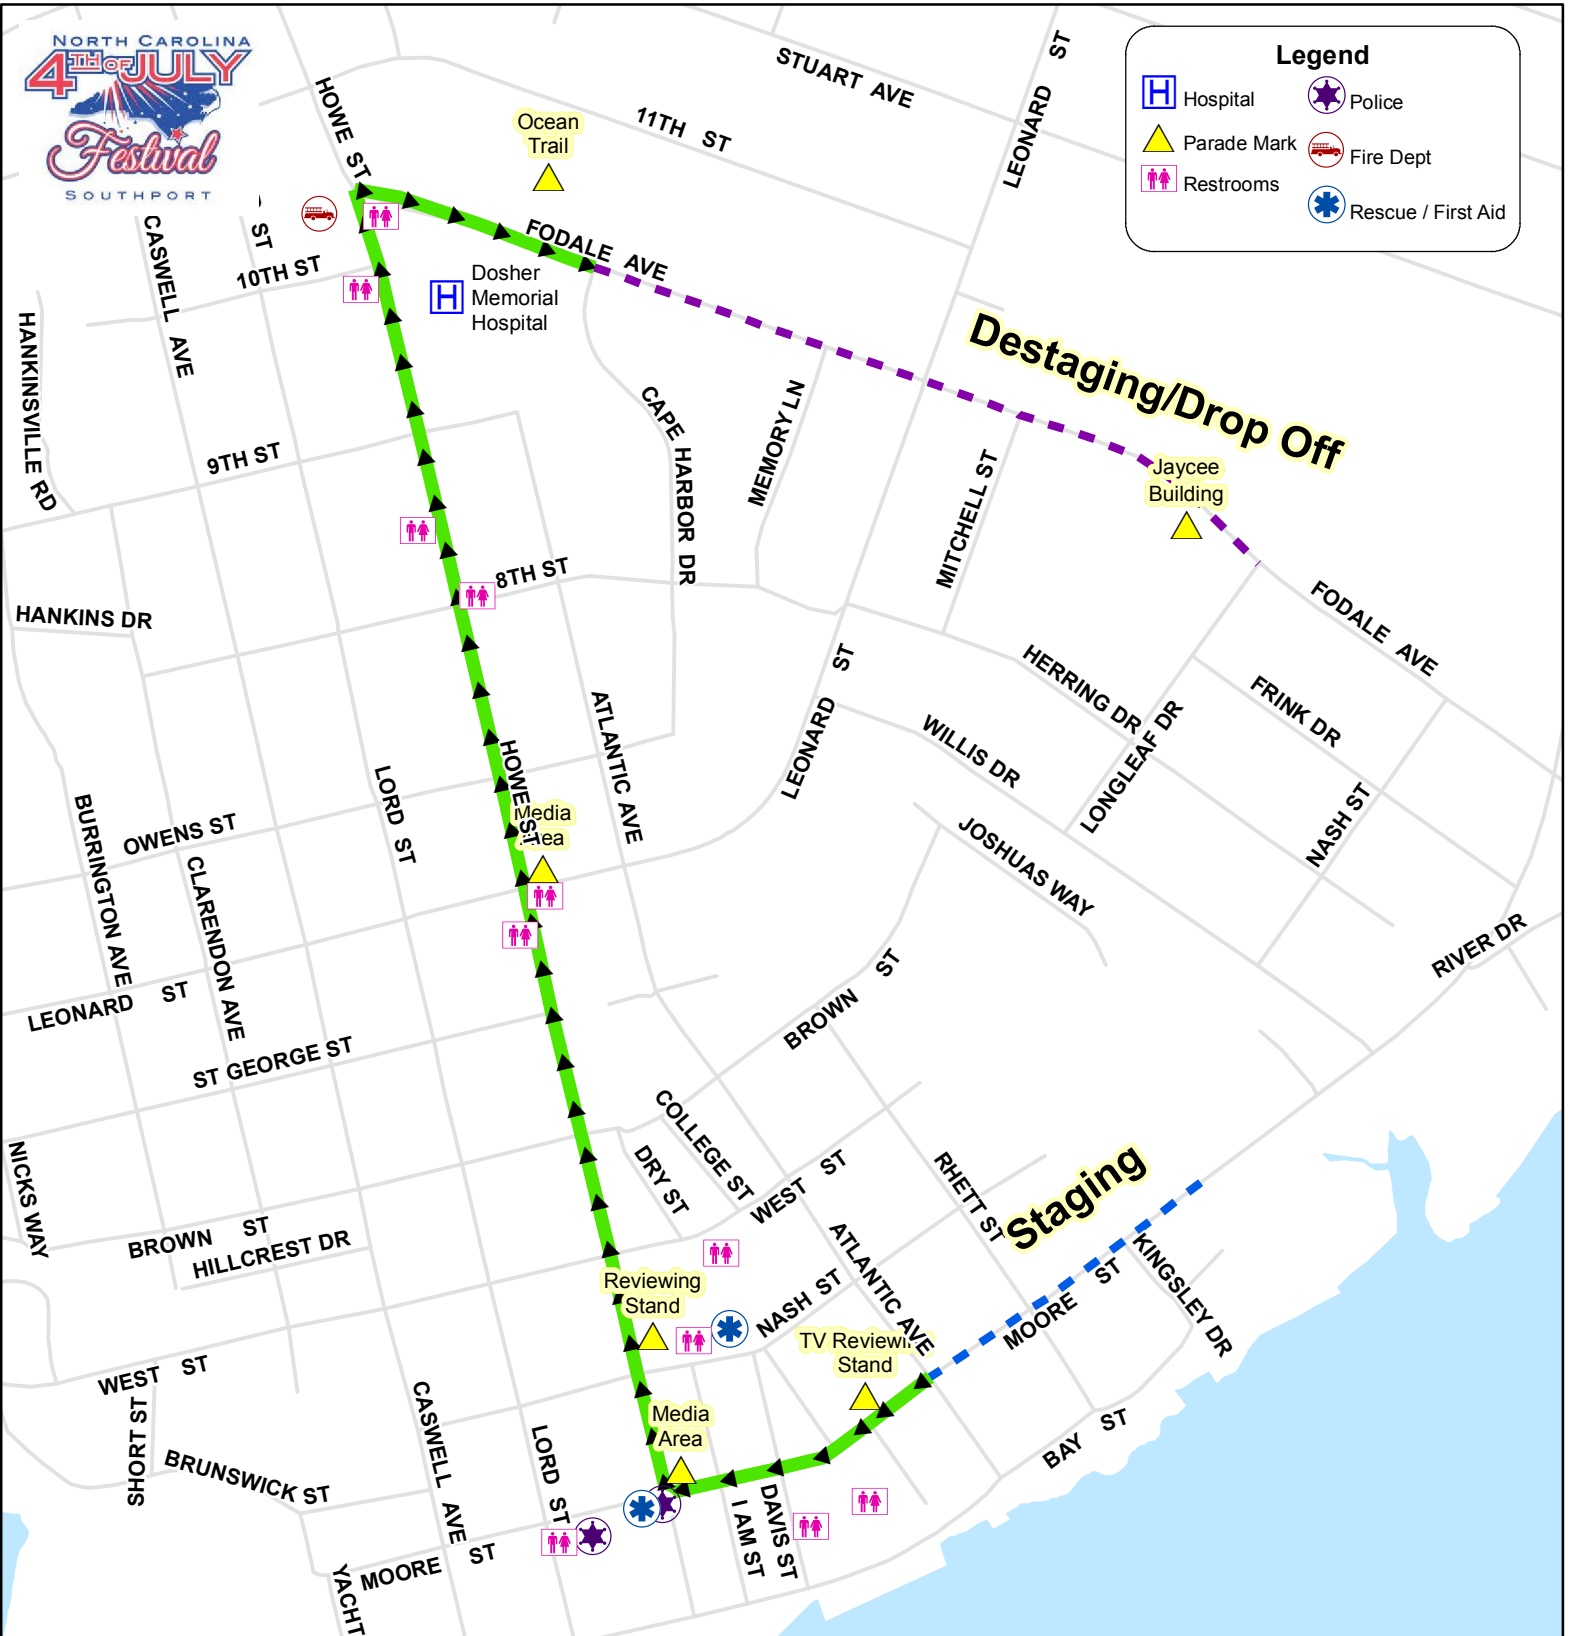

# Southport - Fourth of July Festival Parade Route

**Legend**

- Hospital
- Police
- Parade Mark
- Fire Dept
- Restrooms
- Rescue / First Aid

Time: July 4th at 11am

Location: Parade begins at the Corner of Atlantic & Moore Streets.  
 Travels Moore to Howe Street.  
 Turns right onto Howe Street.  
 Follows Howe Street North to Fodale Avenue.  
 Turns right onto Fodale Avenue and ends just past Ocean Trail Healthcare & Rehabilitation Center.