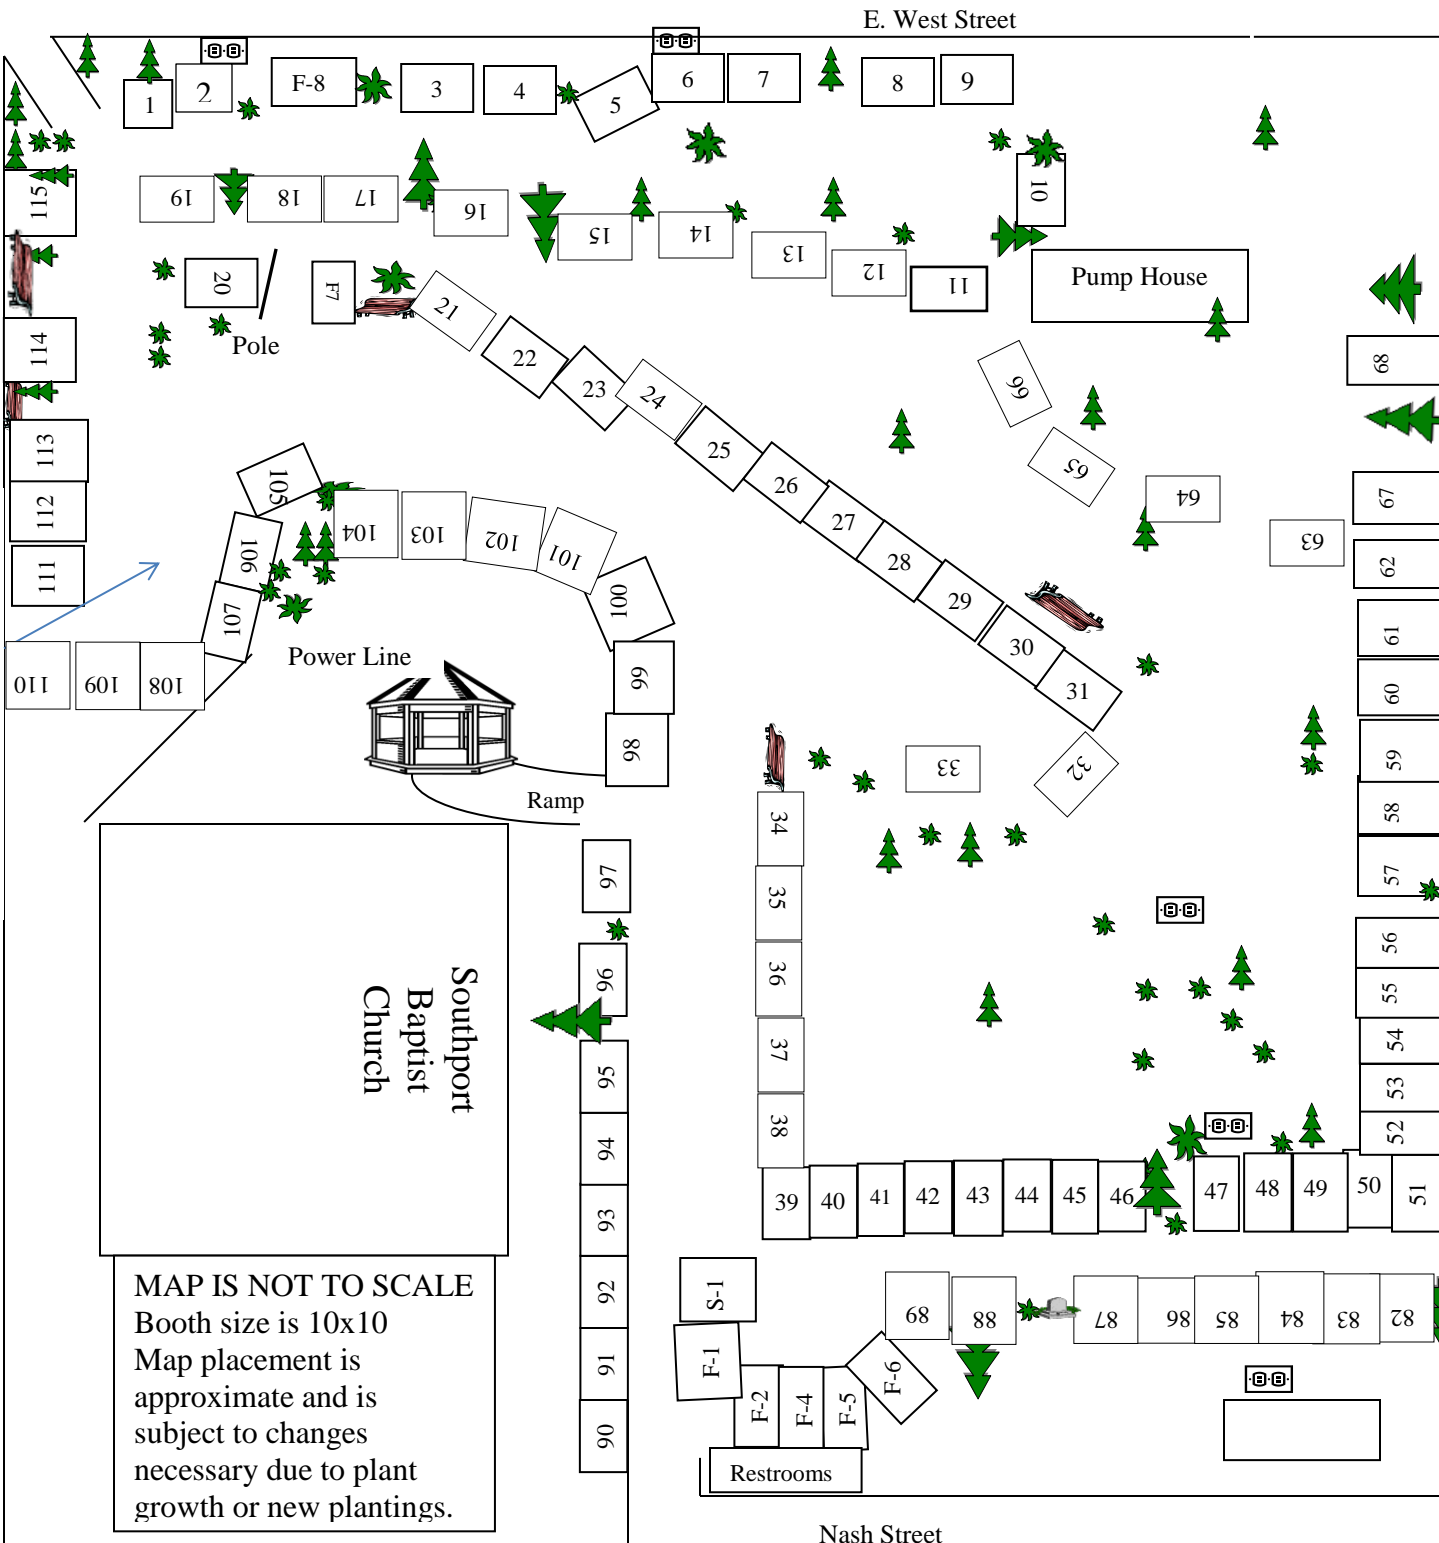

N. Howe Street

MAP IS NOT TO SCALE
 Booth size is 10x10
 Map placement is approximate and is subject to changes necessary due to plant growth or new plantings.

Southport Baptist Church

Pump House

Power Line

Ramp

Restrooms

Nash Street

E. West Street

Sidewalk

Fire Lane - Do Not Park

Franklin Square Gallery

NC 4th of July Festival Arts & Crafts Fair: Franklin Square Park
 Sponsored by